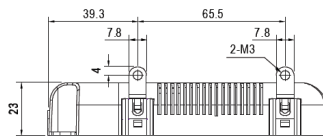

rev. 0.0
12.09.2018

EL-40 Uni 350-1050 dim 1-10V

Specifications		LED Driver dimmable					
Type		EL-40 Uni 350-1050 dim 1-10V					
Part no.		8980410010					
Output	Voltage	2-100V	2-80V	2-67V	2-57V	2-45V	2-40V
	Current	350mA	500mA	600mA	700mA	900mA	1050mA
	Power	42W					
Input	Rated voltage	180-295V AC 254-417V DC					
	Frequency	47-63 Hz					
	Rated current	0.23A/230V 0.2A/277V					
	Inrush current typ.	cold start 20A/230V AC, twidth = 260 µs measured at 50% Ipeak					
Leakage current		<0.5mA/240V AC					
Material		synthetic material					
Colour		blue/white					
Power factor		>0.975/230V AC >0.96/277V AC					
Standby-power		<1W					
Efficiency typ.		91%					
Measuring point T _c		max. +90°C					
Ambient temperature T _a		-30°C ~ +60°C					
Dimensions (LxWxH)		123.5x81.5x23 mm					
Weight		240 g					
Connection primary		covered screw terminal					
Connection secondary		covered screw terminal and rapid connection system with release button					
Dimmable		1-10V, PWM (10V)					
Built-in active PFC function		yes					
Safety functions		shut-off at short-circuit and overheating					
Safety standards		UL 8750, EN 61347-1, EN 61347-2-13, EN 62384 independent approved					
EMI		EN 55015, EN 61000-3-2 Class C (≥40% load), EN 61000-3-3, EN 61000-4-2,3,4,5,6,8,11, EN 55024, EN 61547 Criteria A					