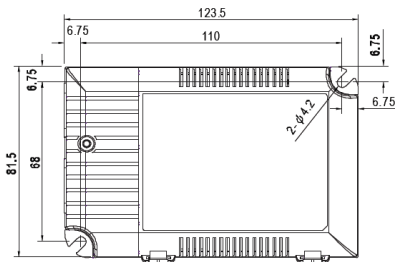

rev. 0.0
12.09.2018

EL-40 Uni 350-1050 dim 1-10V

Specifications		LED Driver dimmable					
Type		EL-40 Uni 350-1050 dim 1-10V					
Part no.		8980410010					
Output	Voltage	2-100V	2-80V	2-67V	2-57V	2-45V	2-40V
	Current	350mA	500mA	600mA	700mA	900mA	1050mA
	Power	42W					
Input	Rated voltage	180-295V AC 254-417V DC					
	Frequency	47-63 Hz					
	Rated current	0.23A/230V 0.2A/277V					
	Inrush current typ.	cold start 20A/230V AC, twidth = 260 µs measured at 50% Ipeak					
Leakage current		<0.5mA/240V AC					
Material		synthetic material					
Colour		blue/white					
Power factor		>0.975/230V AC >0.96/277V AC					
Standby-power		<1W					
Efficiency typ.		91%					
Measuring point T _c		max. +90°C					
Ambient temperature T _a		-30°C ~ +60°C					
Dimensions (LxWxH)		123.5x81.5x23 mm					
Weight		240 g					
Connection primary		covered screw terminal					
Connection secondary		covered screw terminal and rapid connection system with release button					
Dimmable		1-10V, PWM (10V)					
Built-in active PFC function		yes					
Safety functions		shut-off at short-circuit and overheating					
Safety standards		UL 8750, EN 61347-1, EN 61347-2-13, EN 62384 independent approved					
EMI		EN 55015, EN 61000-3-2 Class C (≥40% load), EN 61000-3-3, EN 61000-4-2,3,4,5,6,8,11, EN 55024, EN 61547 Criteria A					