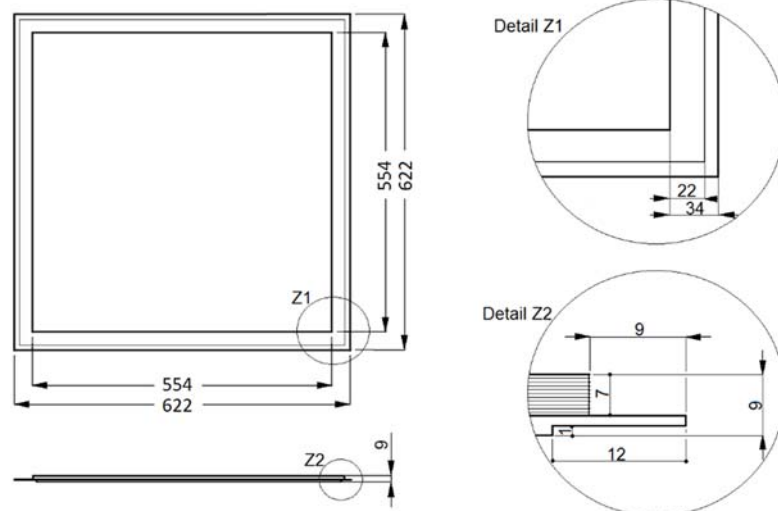

Technische und gestalterische Änderungen im Zuge stetiger Produktentwicklungen vorbehalten.
Technical and design changes due to product developments are subject to change without prior notice.
nobile AG – Wächtersbacher Str. 78 - 60386 Frankfurt/M. Germany - www.nobile.de

rev. 0.0
18.07.2018