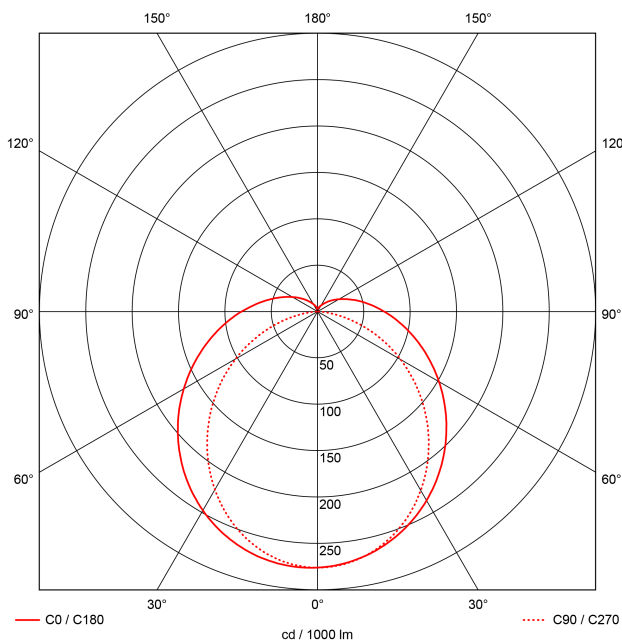

Article-No: 5240034

Tubular Luminaires

Luminaire TUBIS BL 1330mm PO 1x36W 5400lm

LED tubular luminaire with a 70mm diameter housing made of PMMA (impact resistant IK06). Extreme short silicone seals, 3x1.5mm² through-wiring built-in ex-factory. Quick and easy installation with simplified cable junction and stainless-steel rings, suitable for ceiling, horizontal and vertical wall installation, accessories for pendant and mounting rail installation available for order. Suitable for unprotected outdoor areas and approved for the demanding surroundings of agricultural livestock keeping.

EAN

4018098361695

Statistical product number

94054039

Lamp

Product type	LED
Number of lamps /LED-rows	1
Color temperature K	4.000
Color rendering index	>80
Amount LED	408
Color tolerance (initial MacAdam)	5

Power

Luminous flux lm	5400
Systempower W	36
Efficacy lm/W	150

Light engineering

Light distributor	
Light distribution	wide beam
Light distribution angle in °	120
Unified Glare Rating UGR 4H 8H C0 C90	26.0 / 23.3

Technical data

Nominal voltage	220-240V 0/50/60 Hz
Protection class SK	I
Ballast	LED-converter on/off
Through-wiring mm ²	3x1,5
Glow wire test	650 °C - 5 sec.
D-rating	yes
Certification mark	ENEC
Type of voltage	AC/DC
Circuit breaker B10A	7
Circuit breaker B16A	12
Circuit breaker C10A	12
Circuit breaker C16A	20